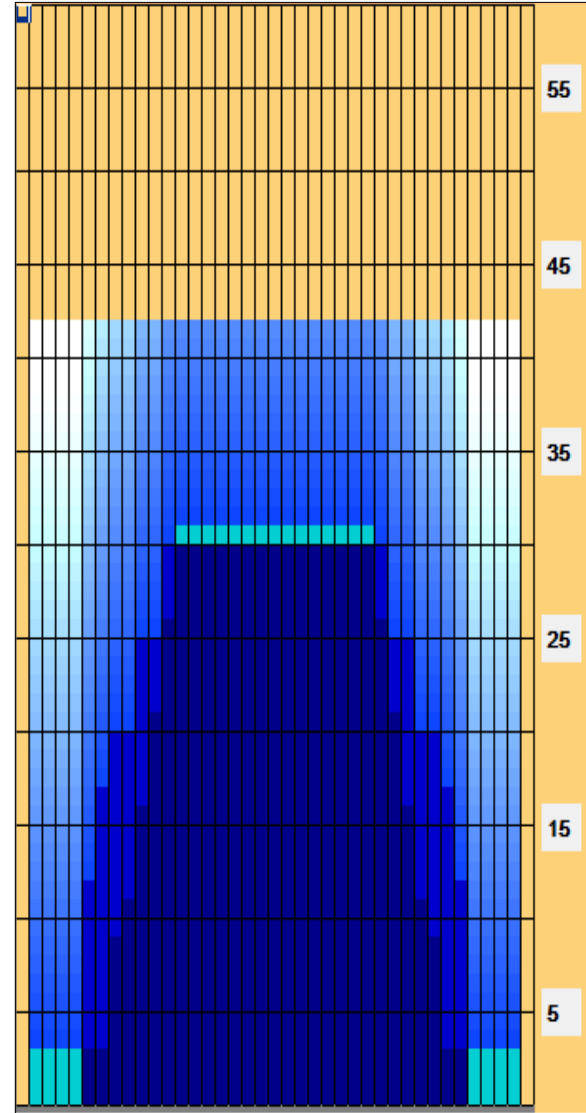

2022 USBC Women's Championships

Oil Pattern Distance: 42 Feet	Reverse Brush Drop: 42 Feet	Oil Per Board: 50 uL
Forward Oil Total: 16.4 mL	Reverse Oil Total: 9.2 mL	Volume Oil Total: 25.6 mL
Forward Boards Crossed: 328 Boards	Reverse Boards Crossed: 184 Boards	Total Boards Crossed: 512 Boards

	Start	Stop	Loads	Speed	Crossed	Start	End	Feet	T.Oil
1	2L	2R	3	14	111	0.0	3.9	3.9	5550
2	8L	8R	2	18	50	3.9	9.0	5.1	2500
3	9L	9R	1	18	23	9.0	11.5	2.5	1150
4	10L	10R	2	18	42	11.5	16.6	5.1	2100
5	11L	11R	2	18	38	16.6	21.7	5.1	1900
6	12L	12R	2	18	34	21.7	26.8	5.1	1700
7	13L	13R	2	18	30	26.8	31.9	5.1	1500
8	2L	2R	0	22	0	31.9	42.0	10.1	0

Navigation: Forward Reverse More

	Start	Stop	Loads	Speed	Crossed	Start	End	Feet	T.Oil
1	2L	2R	0	30	0	42.0	30.0	-12.0	0
2	12L	12R	2	18	34	30.0	24.9	-5.1	1700
3	10L	10R	2	18	42	24.9	19.8	-5.1	2100
4	8L	8R	1	18	25	19.8	17.3	-2.5	1250
5	7L	7R	2	18	54	17.3	12.2	-5.1	2700
6	6L	6R	1	18	29	12.2	9.7	-2.5	1450
7	2L	2R	0	14	0	9.7	0.0	-9.7	0

Navigation: Forward Reverse More

Conditioner:
Type In or Select One

TransferType:
Type In or Select One

Forward

Reverse

Combined

Buff